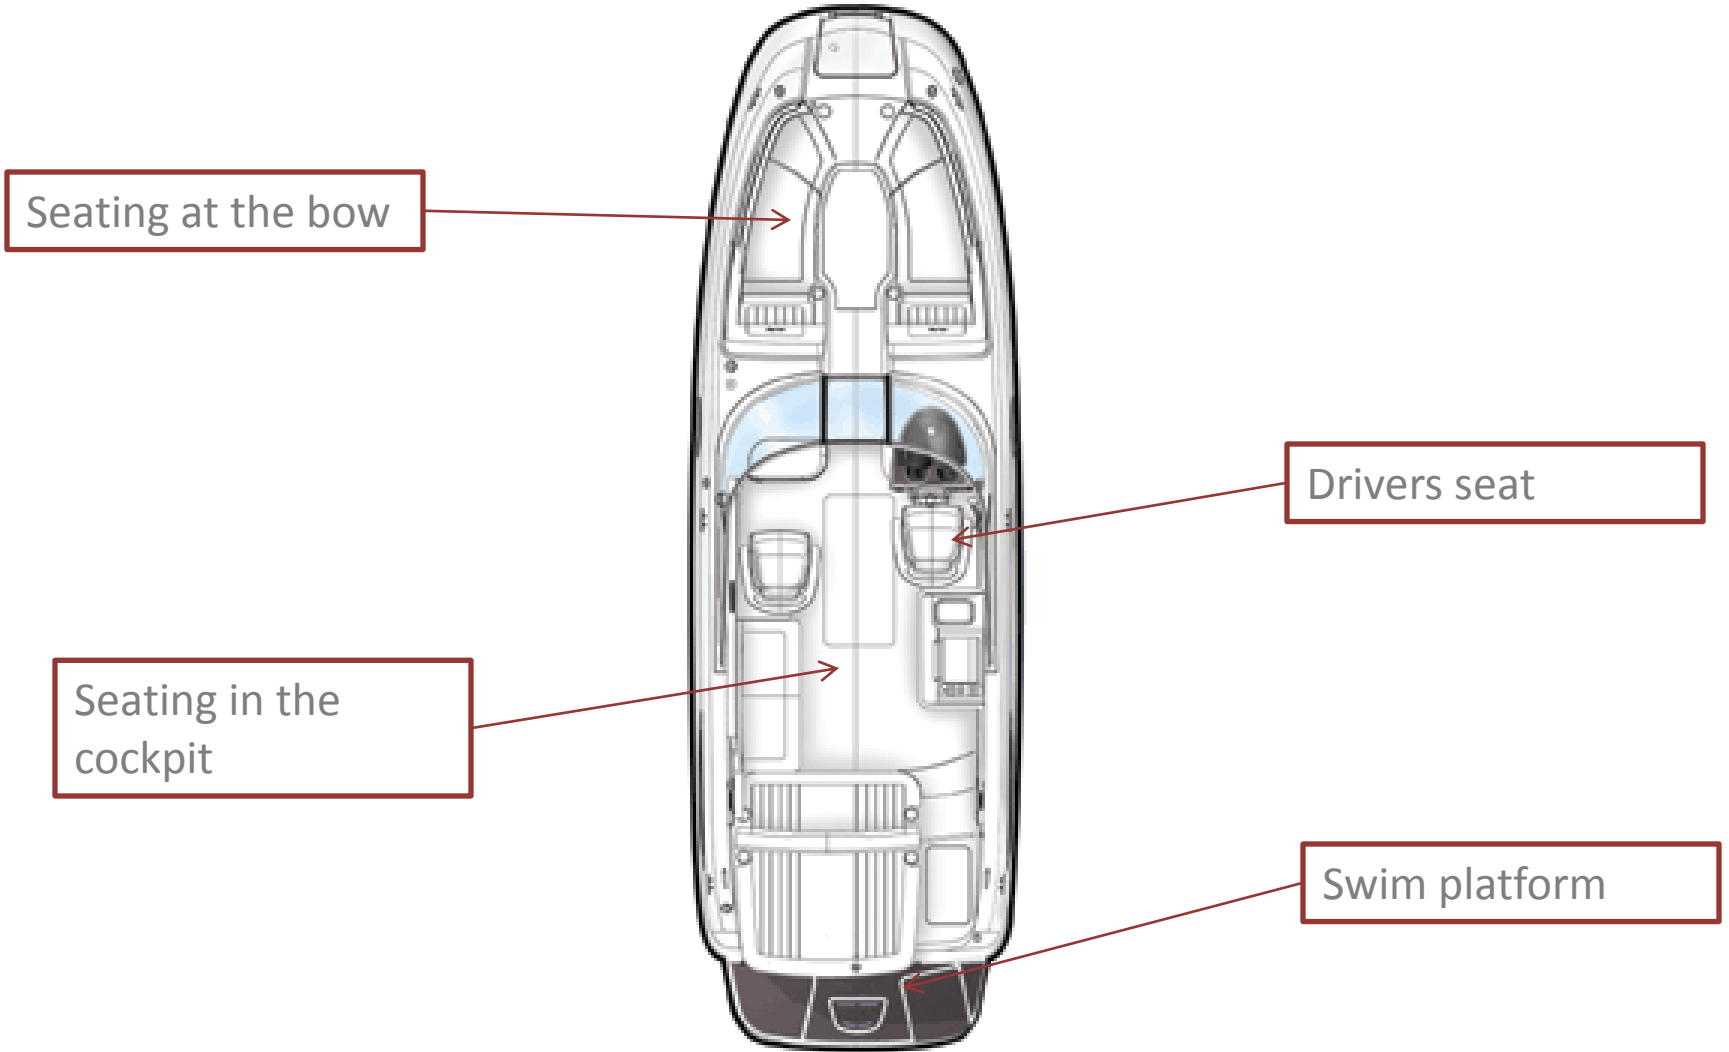

Sea Ray

280 Sundeck

Purpose-driven engineering is a Sea Ray hallmark. Our 280 Sundeck features adjustable "sun gate" transom seating for enhanced utility, distinctive helm visors to minimize glare on the gauges and slip-resistant swim platform inserts for better footing.

Layout

Sea Ray

280 Sundeck

Technical specifications

280 Sundeck

| | |
|---|----------------------|
| Overall Length | 29' 6" / 8.99 m |
| Overall Length w/ Opt. Extended Swim Platform | 32' 2" / 9.80 m |
| Beam | 9' 8" / 2.95 m |
| Draft - Stern Drive Down | 38" / 96 cm |
| Draft - Stern Drive Up | 23" / 58 cm |
| Dry Weight | 7,700 lbs / 3,493 kg |
| Fuel Capacity | 130 gal / 482 L |
| Water Capacity | 21 gal / 79 L |
| Holding Tank | 20 gal / 75 L |
| Deadrise | 21° |

Continued...

Hull & deck features

Beach Boarding Ladder (Bow) - Forward Deck w/Integral Hatch & Concealed Stainless-Steel Four-Step Ladder
Bow & Stern Eyes, Stainless Steel
Cleats, Custom Sea RayR 10" Pull Up - Stainless Steel (6)
Deck Fill Plates (2) - Stainless Steel
Drain Plug, Brass-Threaded - Garboard
Gel Coat, Arctic White
Graphics Package
Hardware, Stainless Steel
Light, Navigation - Stainless Steel
Light, Stern - Removable
Portlights, Stainless Steel (2 Opening)
Resin, High-Performance Vinylester
Rub Rail, White PVC w/Stainless-Steel Insert
Ski Tow Eye, Integral - Stainless Steel
Storage, Anchor w/ Fiberglass Hatch, Stainless-Steel Latch & Gas Assist, Designated Clips & Sound Deadening Mat
Swim Platform w/Faux Teak Inserts, Stainless-Steel Accent,
Concealed Stainless-Steel Three-Step Swim Ladder & Integral Grab Handle

Trim Switch, Transom

VacuFlush Head w/Direct Overboard Discharge (Int'l)

Continued...

Features

280 Sundeck

- Enclosed head compartment with vanity and sink
- Standard extended swim platform with faux teak inserts
- SonyR stereo with CD player and iPodR connector
- Standard beach boarding ladder
- Unique, multi-functional sunpad seating and lounging area
- Wet bar and carry-on cooler with storage