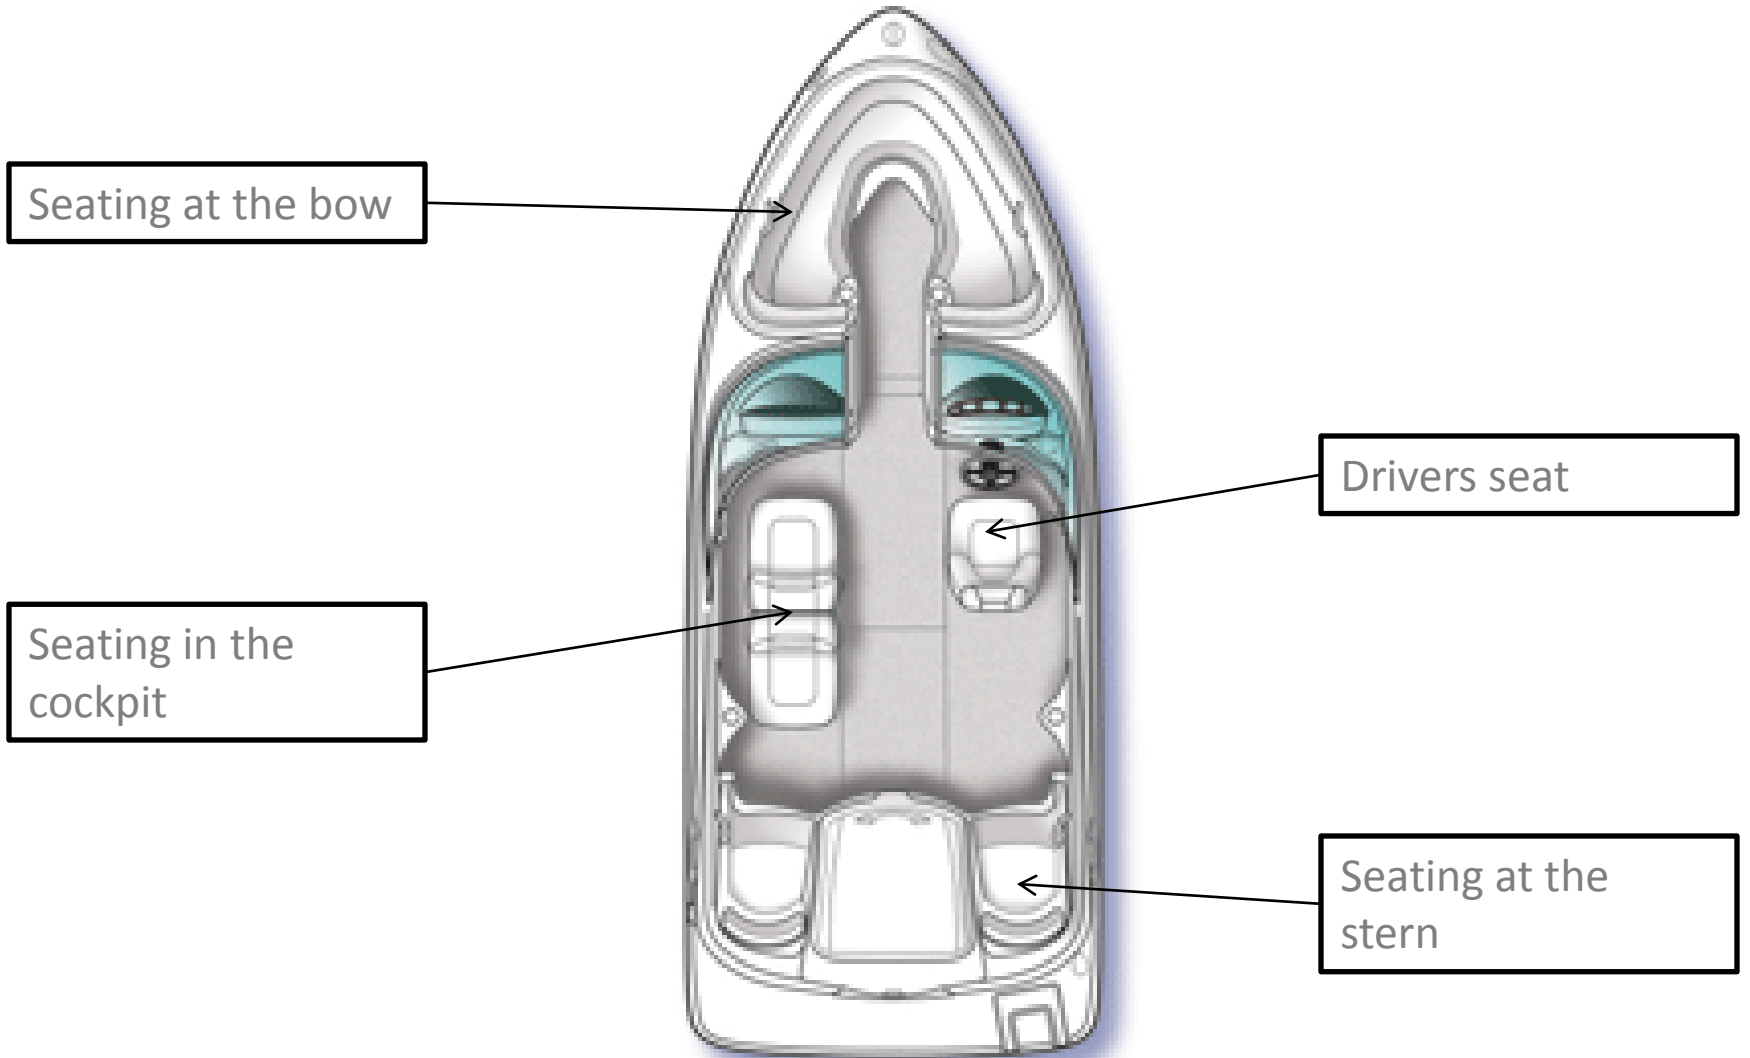

175 Sport

Actual Picture

You know what they say about good things coming in small packages. The 175 Sport is remarkably outfitted for an entry-level craft.

It's an energetic speedster of a boat with beautiful curves and real value.

Interiors

Sea Ray

175 Sport

Actual Pictures

Fitted with hydraulic steering, the boat is easy on the helm. From the very first moment you step onboard and turn the key, the aggressive growls of the 3.0L 136hp/101kW Alpha I MCM stern drive lets you know that you're in for the ride of your life.

Layout

Sea Ray

175 Sport

Technical specifications

175 Sport

Overall Length	17'6" / 5.33 M
Beam	7'0" / 2.13 M
Draft - Stern Drive Down	35" / 88.9 CM
Draft - Stern Drive Up	18" / 45.7 CM
Dry Weight	2,100 LBS / 953 KG
Fuel Capacity	21 GAL / 79.5 L
Dead Rise	19°
Max Persons/Weight	7/900 LBS / 408 KG
(MWC) Max Weight - Persons/Gear	980 LBS / 445 KG